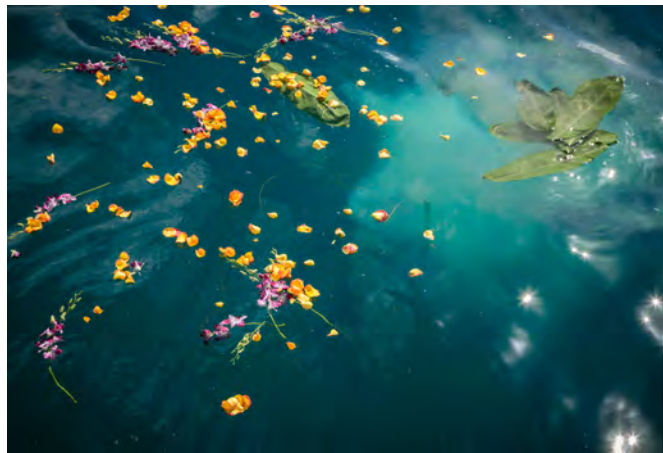

SAN DIEGO

MISSION BAY

Our dignified memorial yacht service offers a serene passage past the serene shores of Mission Beach, Pacific Beach, and the awe-inspiring Sunset Cliffs.

As you journey amidst the splendor of the sea, our vessel stands ready, equipped with modern amenities such as a Bluetooth stereo for playing heartfelt melodies, a clean and accessible restroom, and refreshing waters to comfort you and your guests.

Our service includes the use of a specially designed Lowng Basket, which provides a dignified manner to lower your loved one's ashes into the sea.

This meaningful gesture allows for a gentle farewell amidst the calming waves. With our years of experience in memorial services, we are committed to working with you to honor the unique life of your loved one. Trust in us to help you create a simple, yet beautiful ceremony that resonates with love and cherished memories.

- 40 Foot comfortable Hatteras Yacht with seating in the covered interior salon
- Experienced Crew
- Complimentary Water
- Rose Petals and lowering basket provided.
- Up to 6 guests \$1025 (To La Jolla \$1445)
- Up to 12 guests \$1225 (To La Jolla \$1595)
- Ask about our biodegradable urns, keepsakes, jewelry, and our Photography services!
- Gratuities, while not included on your invoice, are appreciated by your Captain and crew.
- NO hidden fees