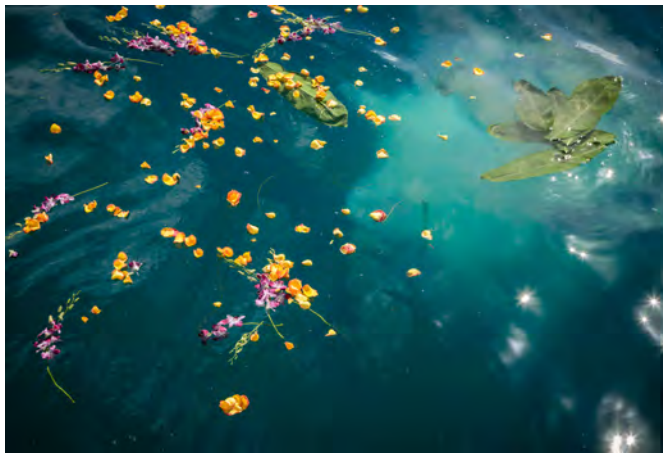

## **MISSION BAY**

Our dignified memorial yacht service offers a serene passage past the serene shores of Mission Beach, Pacific Beach, and the awe-inspiring Sunset Cliffs.

As you journey amidst the splendor of the sea, our vessel stands ready, equipped with modern amenities such as a Bluetooth stereo for playing heartfelt melodies, a clean and accessible restroom, and refreshing waters to comfort you and your guests.

Our service includes the use of a specially designed Lowing Basket, which provides a dignified manner to lower your loved one's ashes into the sea.

This meaningful gesture allows for a gentle farewell amidst the calming waves. With our years of experience in memorial services, we are committed to working with you to honor the unique life of your loved one. Trust in us to help you create a simple, yet beautiful ceremony that resonates with love and cherished memories.