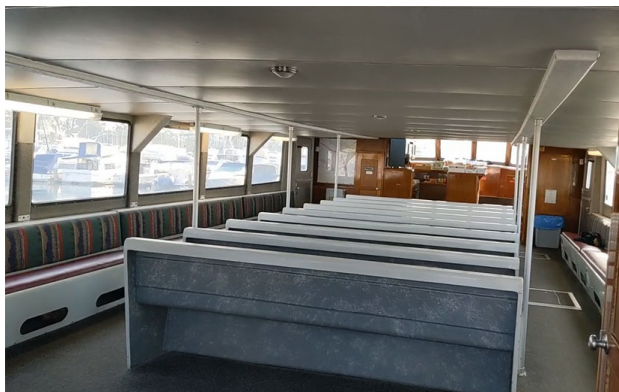

SAN DIEGO

Your Service

Honor your loved one while cruising along San Diego's breathtaking coastal view including Point Loma, Ocean beach, Pacific Beach or Sunset Cliffs. La Jolla also available. Your yacht is equipped with many amenities including a Flat Screen TV, music hookup and portable PA system. We've got years of experience, together we'll create the perfect memorial.

- 80 Foot Yacht
- Plenty of room for up to 105 Guests
- Experienced, Professional crew
- 2 Hours Approximately
- Additional Time available \$600/hr
- Free Parking
- Basket Service is provided for you at no additional cost
- Up to 42 Guests \$1995
- 43 to 80 Guests \$2175
- 81 to 105 Guests \$2475
- NO Hidden Fees