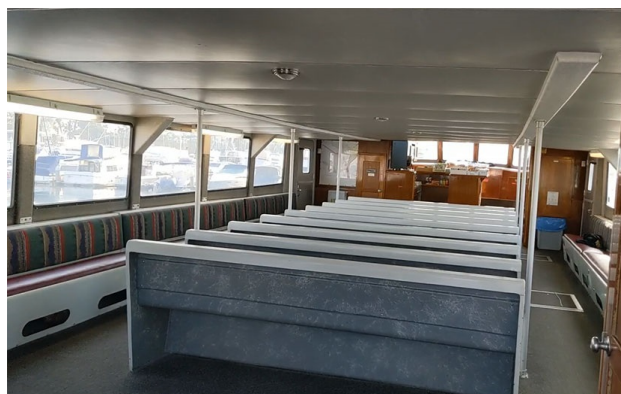

SAN DIEGO

Your Service

Honor your loved one while cruising along San Diego's breathtaking coastal view including Point Loma, Ocean beach, Pacific Beach or Sunset Cliffs. La Jolla also available. Your yacht is equipped with many amenities including a Flat Screen TV, music hookup and portable PA system. We've got years of experience, together we'll create the perfect memorial.

- 80 Foot Yacht
- Plenty of room for up to 105 Guests
- Experienced, Professional crew
- 2 Hours Approximately
- Additional Time available \$600/hr
- Free Parking
- Basket Service is provided for you at no additional cost
- Up to 42 Guests \$2195
- 43 to 80 Guests \$2395
- 81 to 105 Guests \$2595
- NO Hidden Fees